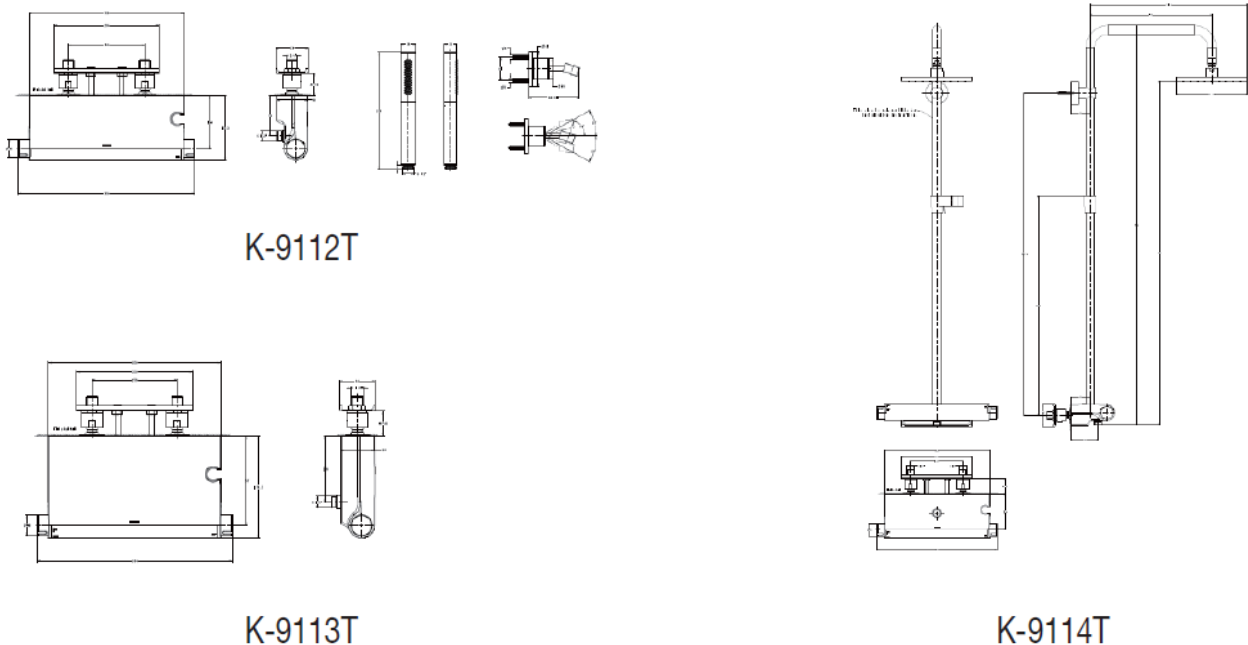

Product Specification:

Model	Handle	Includes	Finish
K-9112T	Metal	Ceramic thermostatic valve, handle, Shift multi-function handshower, flexible hose, bracket, connector	Polished Chrome (-CP)
K-9113T		Spout, ceramic thermostatic valve, handle, Shift multi-function handshower, flexible hose, bracket, connector, diverter	
K-9114T		Angular shower column, slide bar, Rain Air 8" square showerhead, Shift multi-function handshower, Aparu wall-mount thermostatic faucet, flexible hose	

Reach: the distance between the spout and the center of the faucet opening hole.

Product Dimension:

Please note that the above information are subject to change without notice.